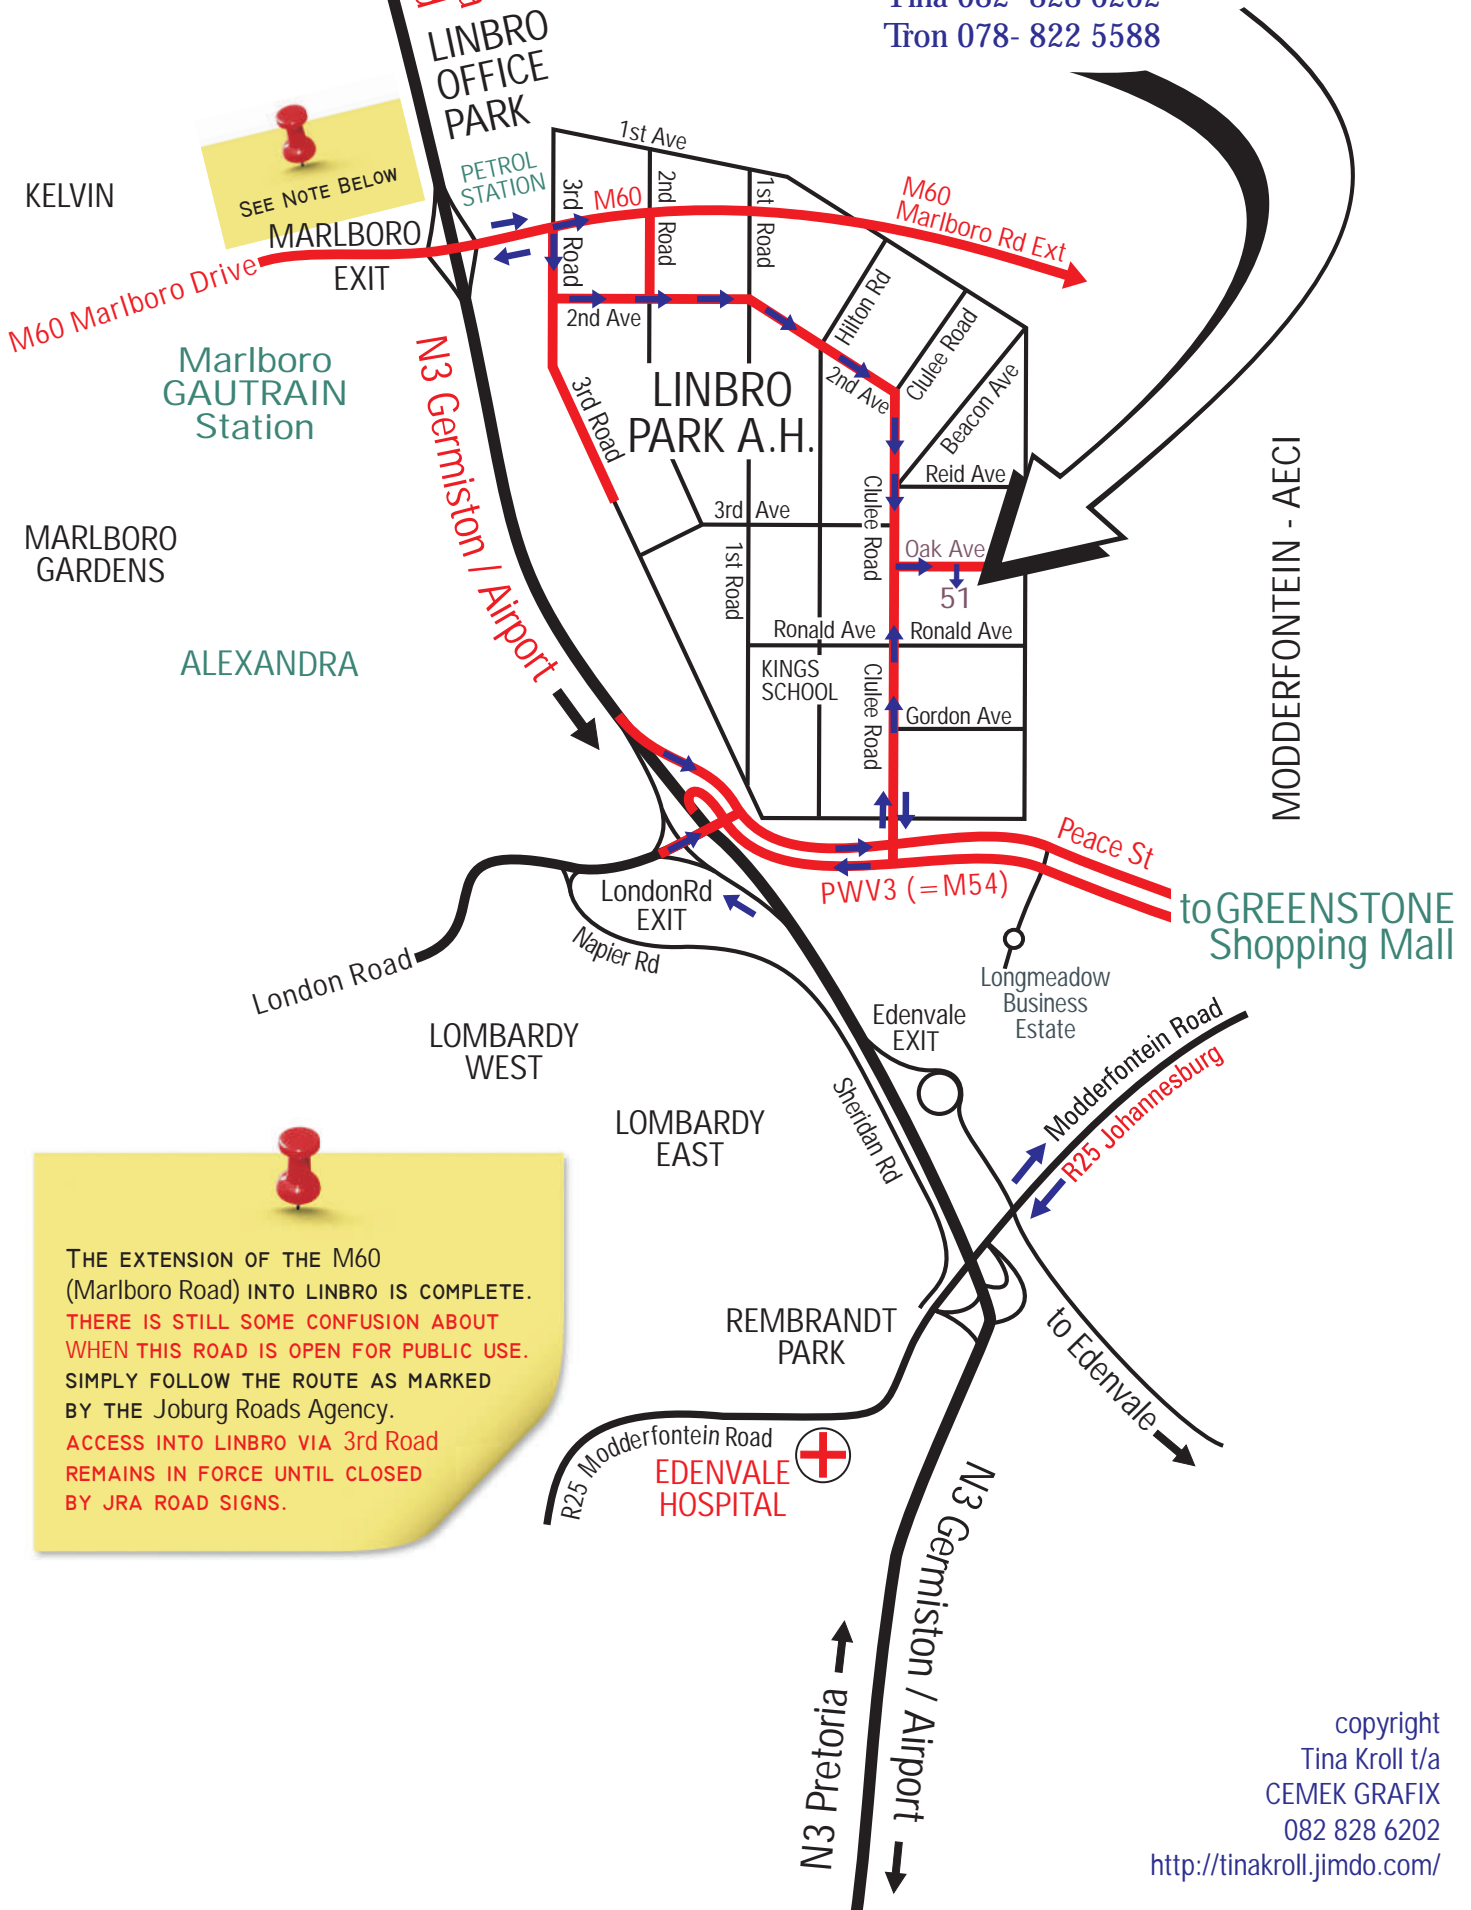

Kroll+ Marx Village

51 Oak Ave, Linbro Park A.H.
2065 Johannesburg, South Africa

Tina 082- 828 6202
Tron 078- 822 5588

SEE NOTE BELOW

THE EXTENSION OF THE M60 (Marlboro Road) INTO LINBRO IS COMPLETE. THERE IS STILL SOME CONFUSION ABOUT WHEN THIS ROAD IS OPEN FOR PUBLIC USE. SIMPLY FOLLOW THE ROUTE AS MARKED BY THE Joburg Roads Agency. ACCESS INTO LINBRO VIA 3rd Road REMAINS IN FORCE UNTIL CLOSED BY JRA ROAD SIGNS.